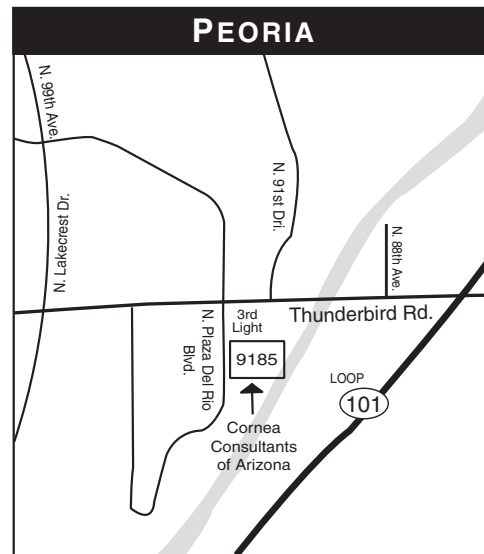

9185 W. Thunderbird/Plaza del Rio
Peoria, Arizona 85381