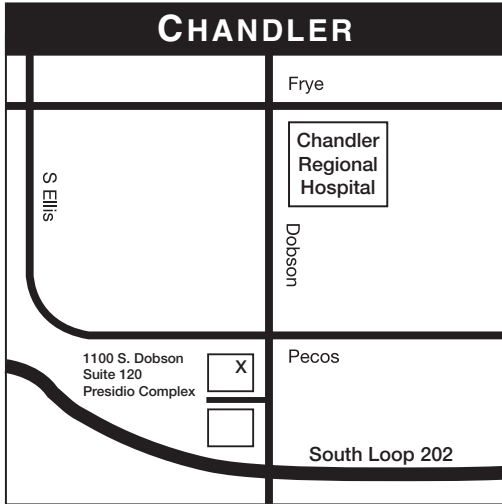

1100 South Dobson Road #120
Chandler, Arizona 85286