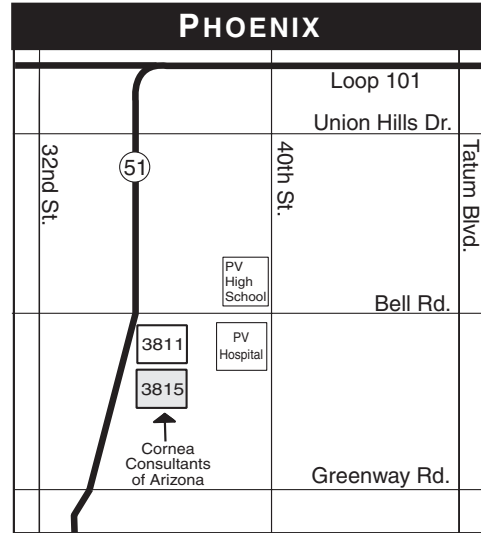

1141 E. Cooley, Suite H,
Show Low, AZ 85901

3815 E. Bell Road, #2500
Phoenix, Arizona 85032